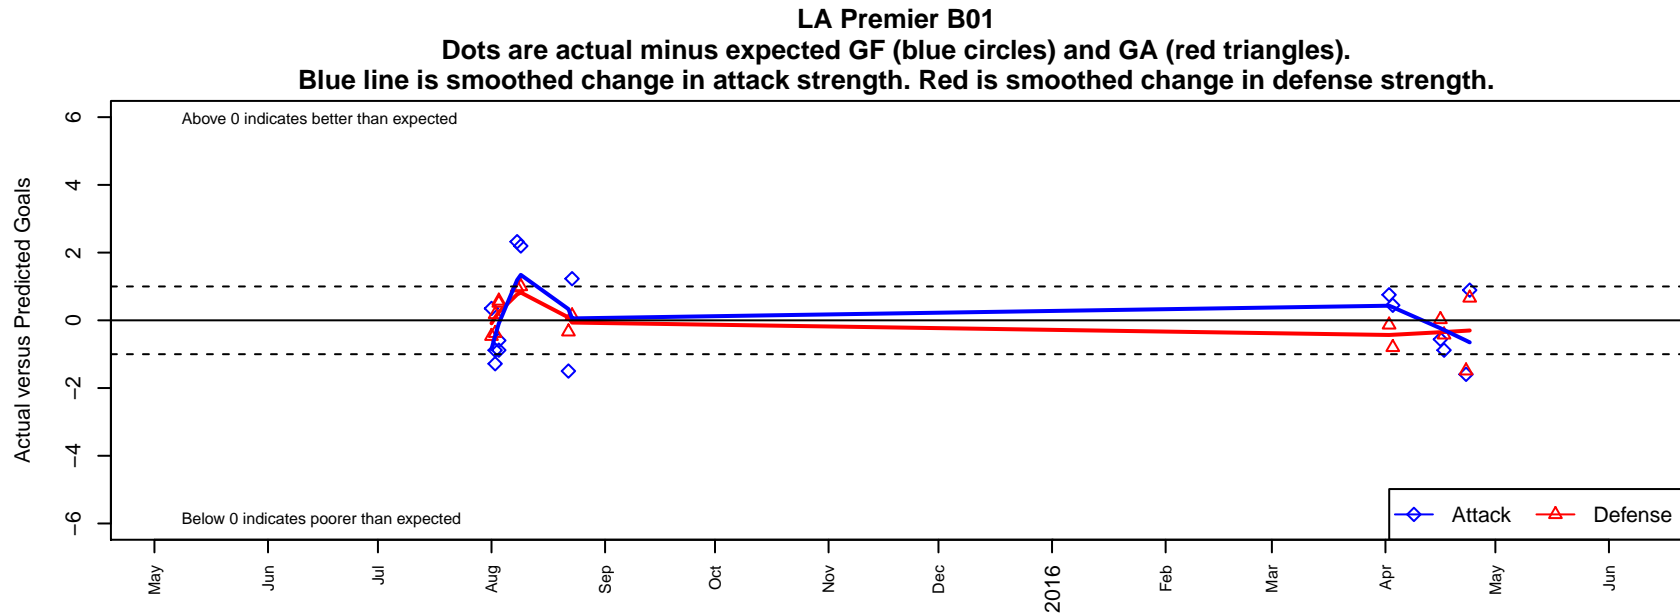

LA Premier B01

, CAS
B01 total strength=1662
attack=32.15 defense=12.24

alt names used:
LA Premier FC LAFA
LA PREMIER FC LAFA (CAS)

Venues played:
2015 Surf Cup Surf Super Cup U14
2015 FWRL CAS B01

**attack and defense variance (black dot)
relative to other teams
and top 10 in region**

**attack and defense rating
relative to others at age
and all opponents in last 13 months**

**attack and defense rating
relative to others at age
and all opponents in last 13 months**

Performance relative to 13 month average

Performance relative to 13 month average

Distribution of opponents
 Red = Lose zone, Blue = Win zone, Green = Even
 Black line separates win/lose zones

lot. A=Neither has attack advantage, B=Opponent has both attack and defense advantage, C=Opponent has both attack and defense disadvantage, D=Both have