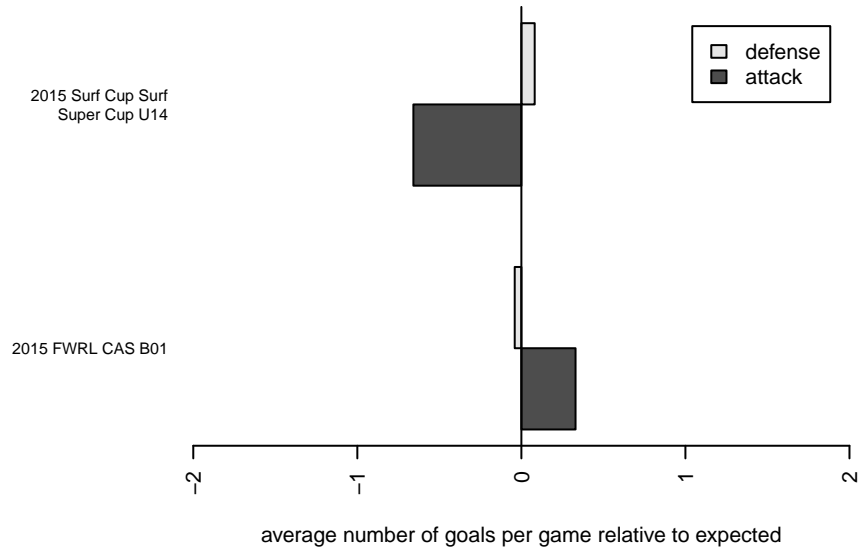

LA Premier B01

, CAS
B01 total strength=1662
attack=32.15 defense=12.24

alt names used:
LA Premier FC LAFA
LA PREMIER FC LAFA (CAS)

Venues played:
2015 Surf Cup Surf Super Cup U14
2015 FWRL CAS B01

**attack and defense variance (black dot)
relative to other teams
and top 10 in region**

**attack and defense rating
relative to others at age
and all opponents in last 13 months**

**attack and defense rating
relative to others at age
and all opponents in last 13 months**

Performance relative to 13 month average

Performance relative to 13 month average

Distribution of opponents
 Red = Lose zone, Blue = Win zone, Green = Even
 Black line separates win/lose zones

lot. A=Neither has attack advantage, B=Opponent has both attack and defense advantage, C=Opponent has both attack and defense disadvantage, D=Both have